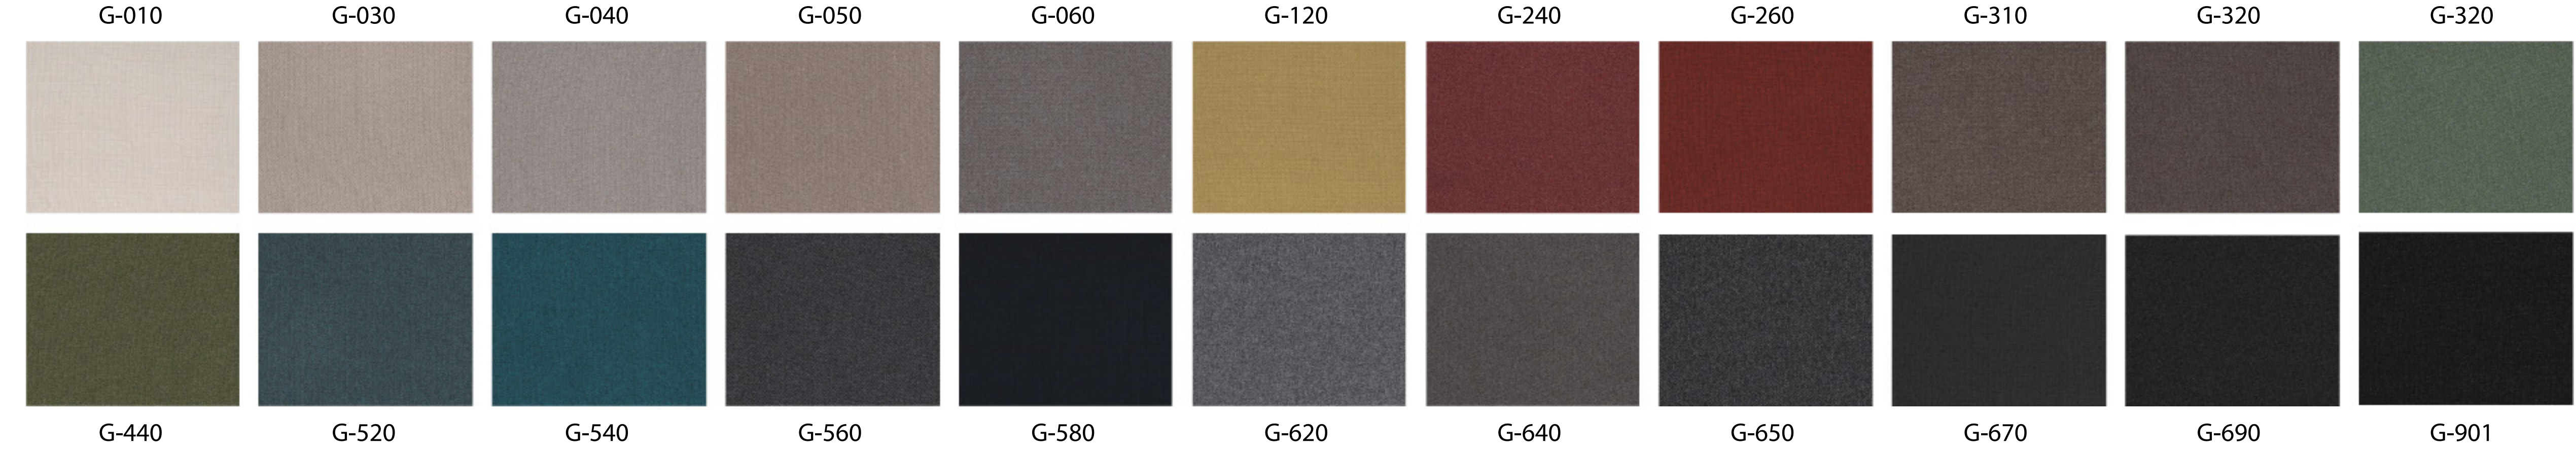

KUMAŞ KARTELASI - FABRIC

GABBA SERİSİ - Gabba Series