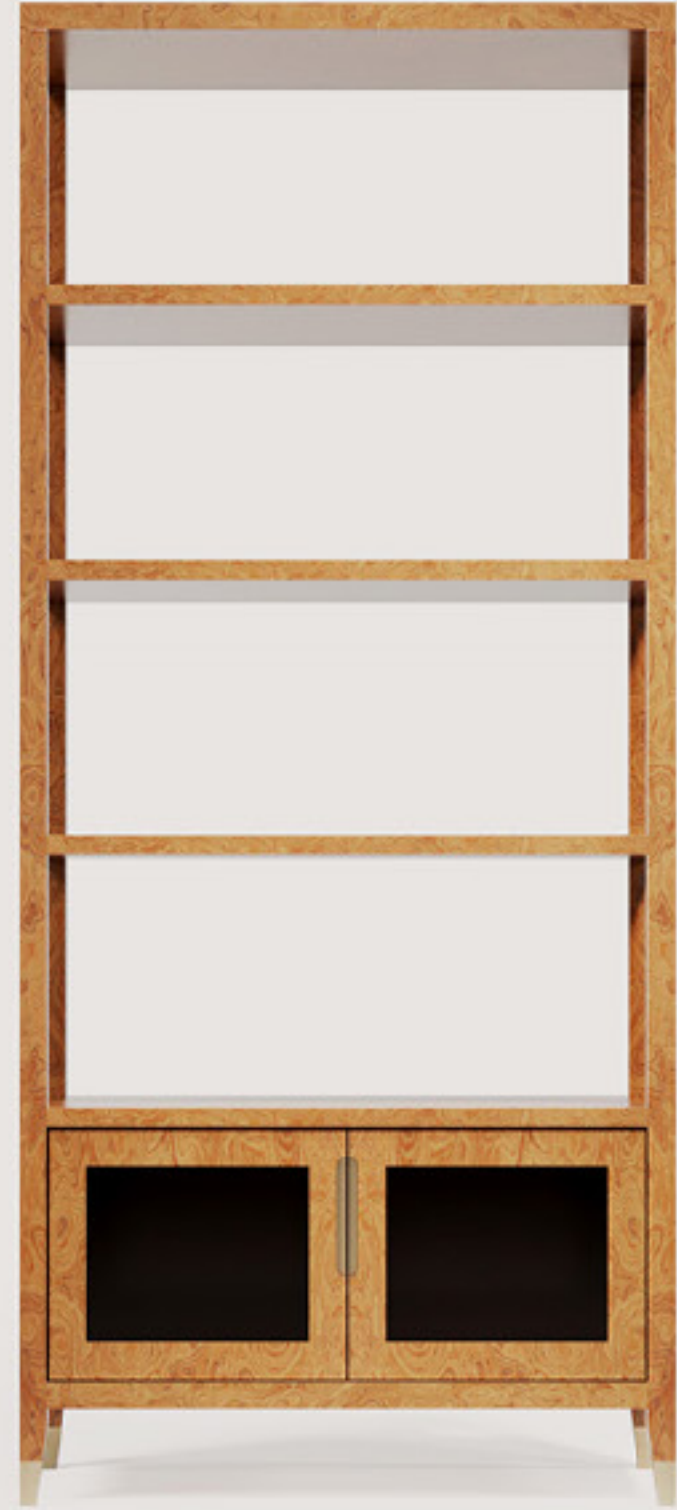

**NEW ENGLAND ELM Kitaplık EXTEND**  
KIT-ENG-B-ELM-GD  
196 x 45 x 230 cm

**NEW ENGLAND ELM Dolaplı Kitaplık MID**  
KIT-ENG-C-ELM-GD  
100 x 45 x 230 cm

**NEW ENGLAND ELM Dolaplı Kitaplık EXTEND**  
KIT-ENG-D-ELM-GD  
196 x 45 x 230 cm