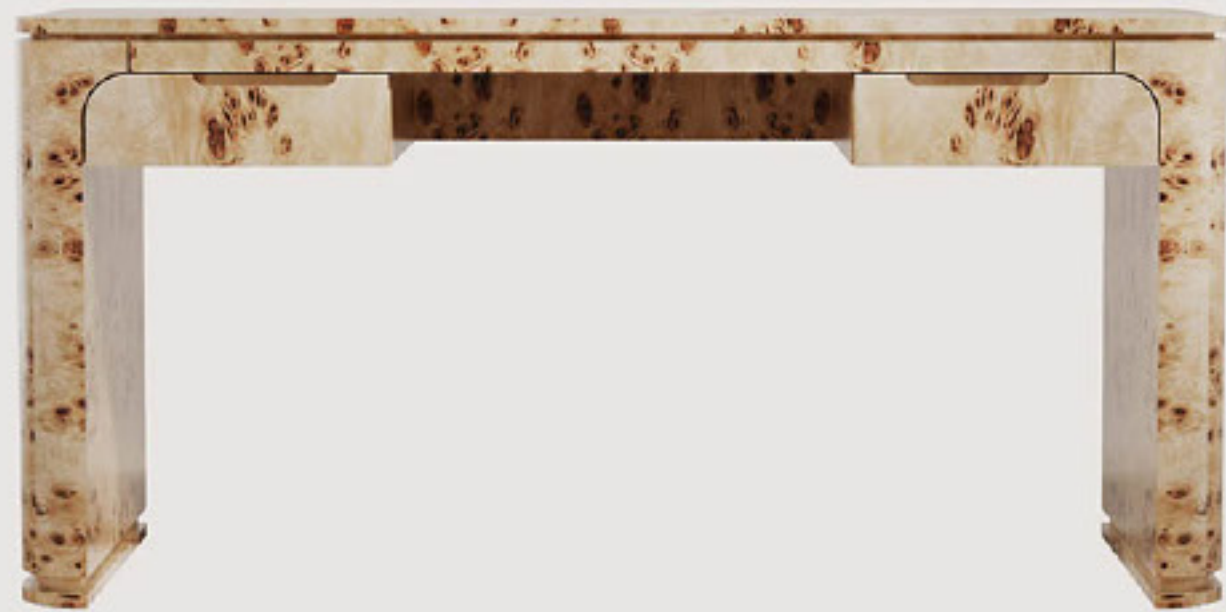

VEGAS MAZEL Ofis Masası EXECUTIVE MID
OFD-VGSS-C-MZ-GD
179 x 70 x 76 cm*