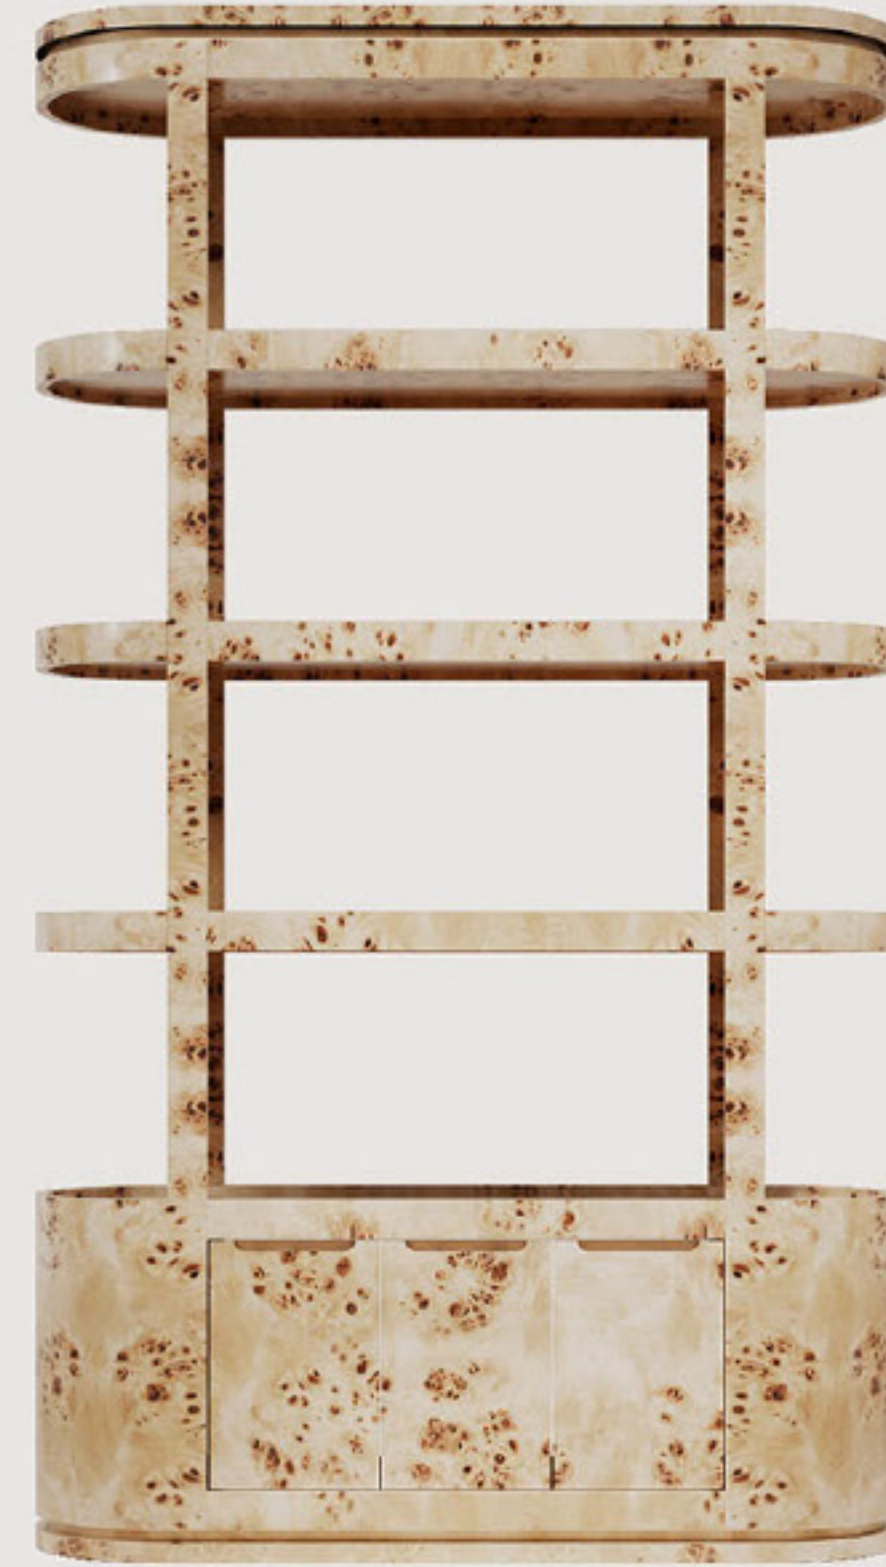

VEGAS MAZEL Kitaplık EXTEND
KIT-VGS-B-MZ-GD
144 x 64 x 233 cm