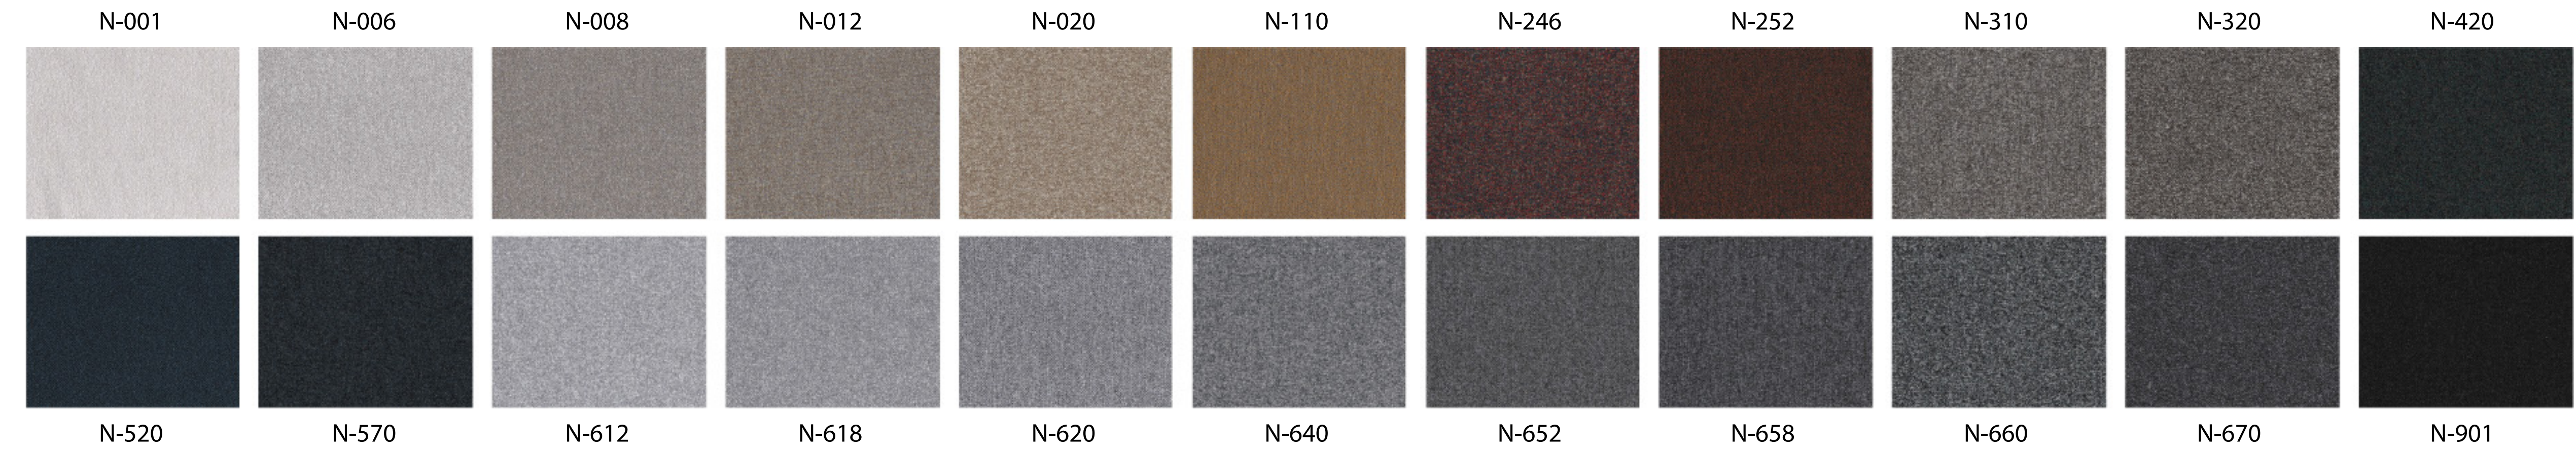

NAPOLİ SERİSİ - Napoli Series